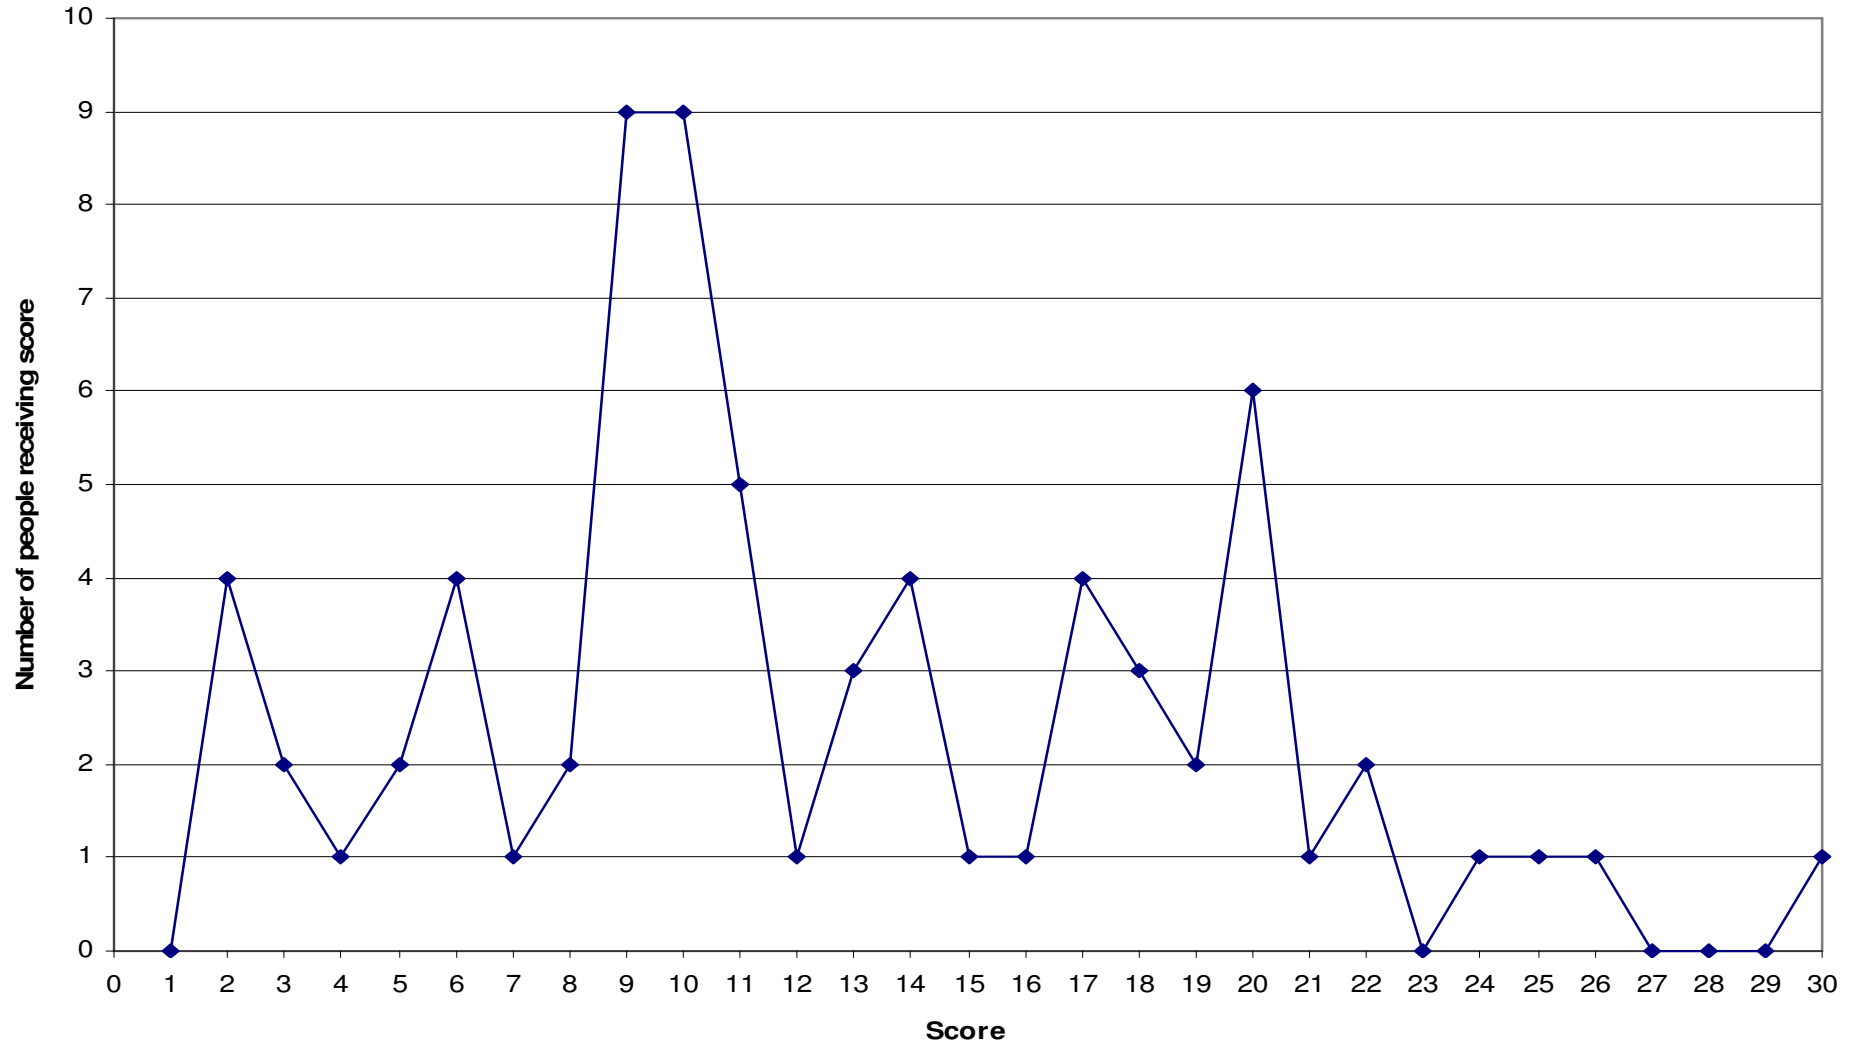

Physics 2D Quiz #3 histogram

Average: 9.29

Standard Deviation: 7.87