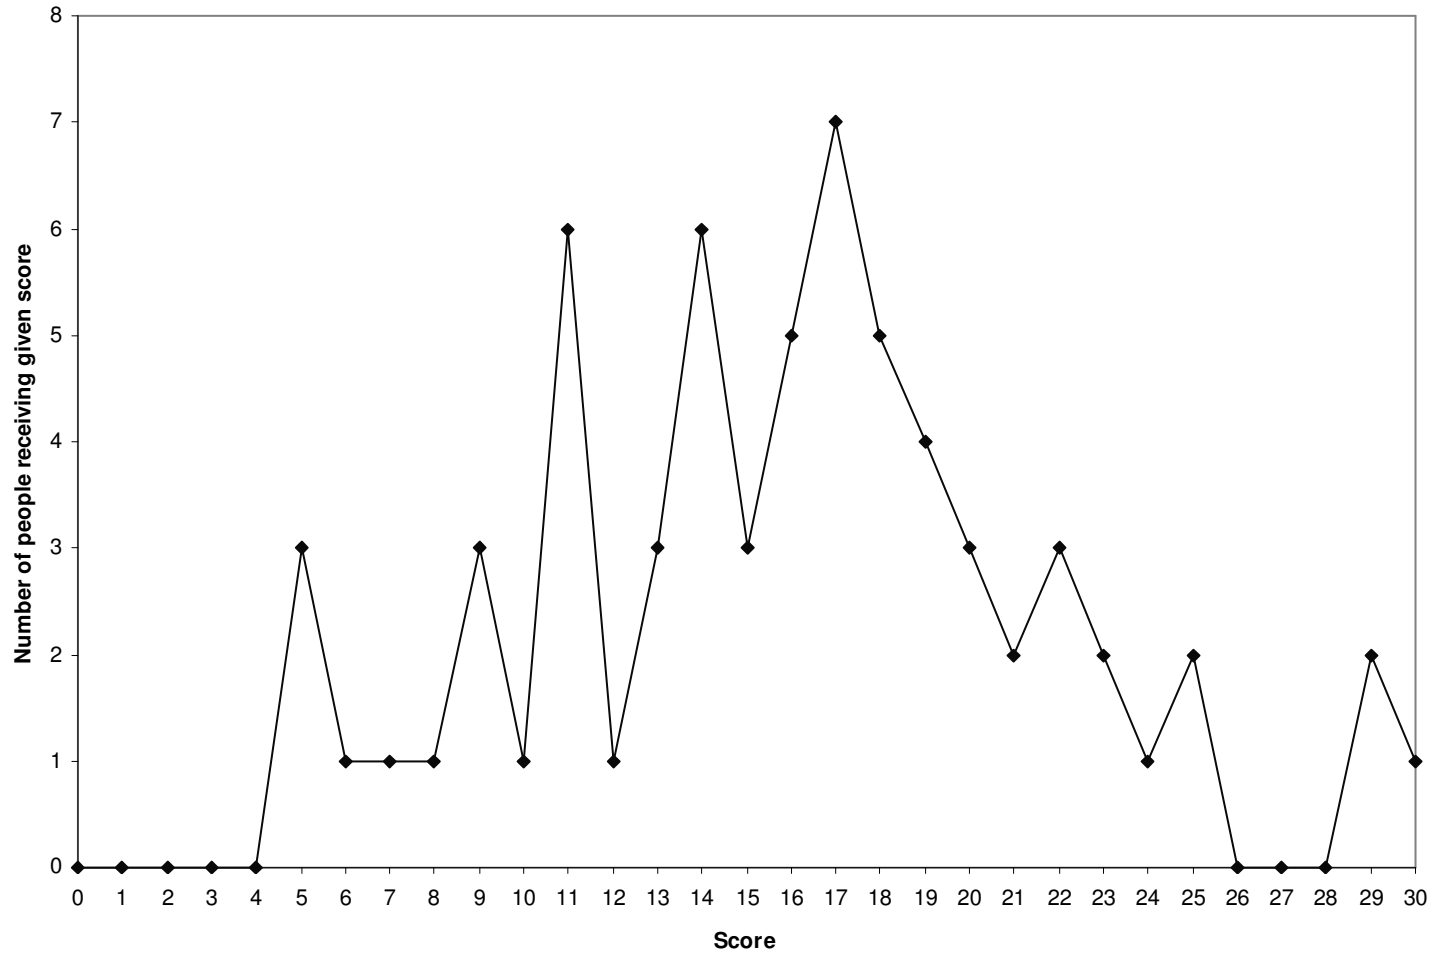

Physics 2D quiz #4 Histogram

Average:16.06

Standard Deviation: 5.73