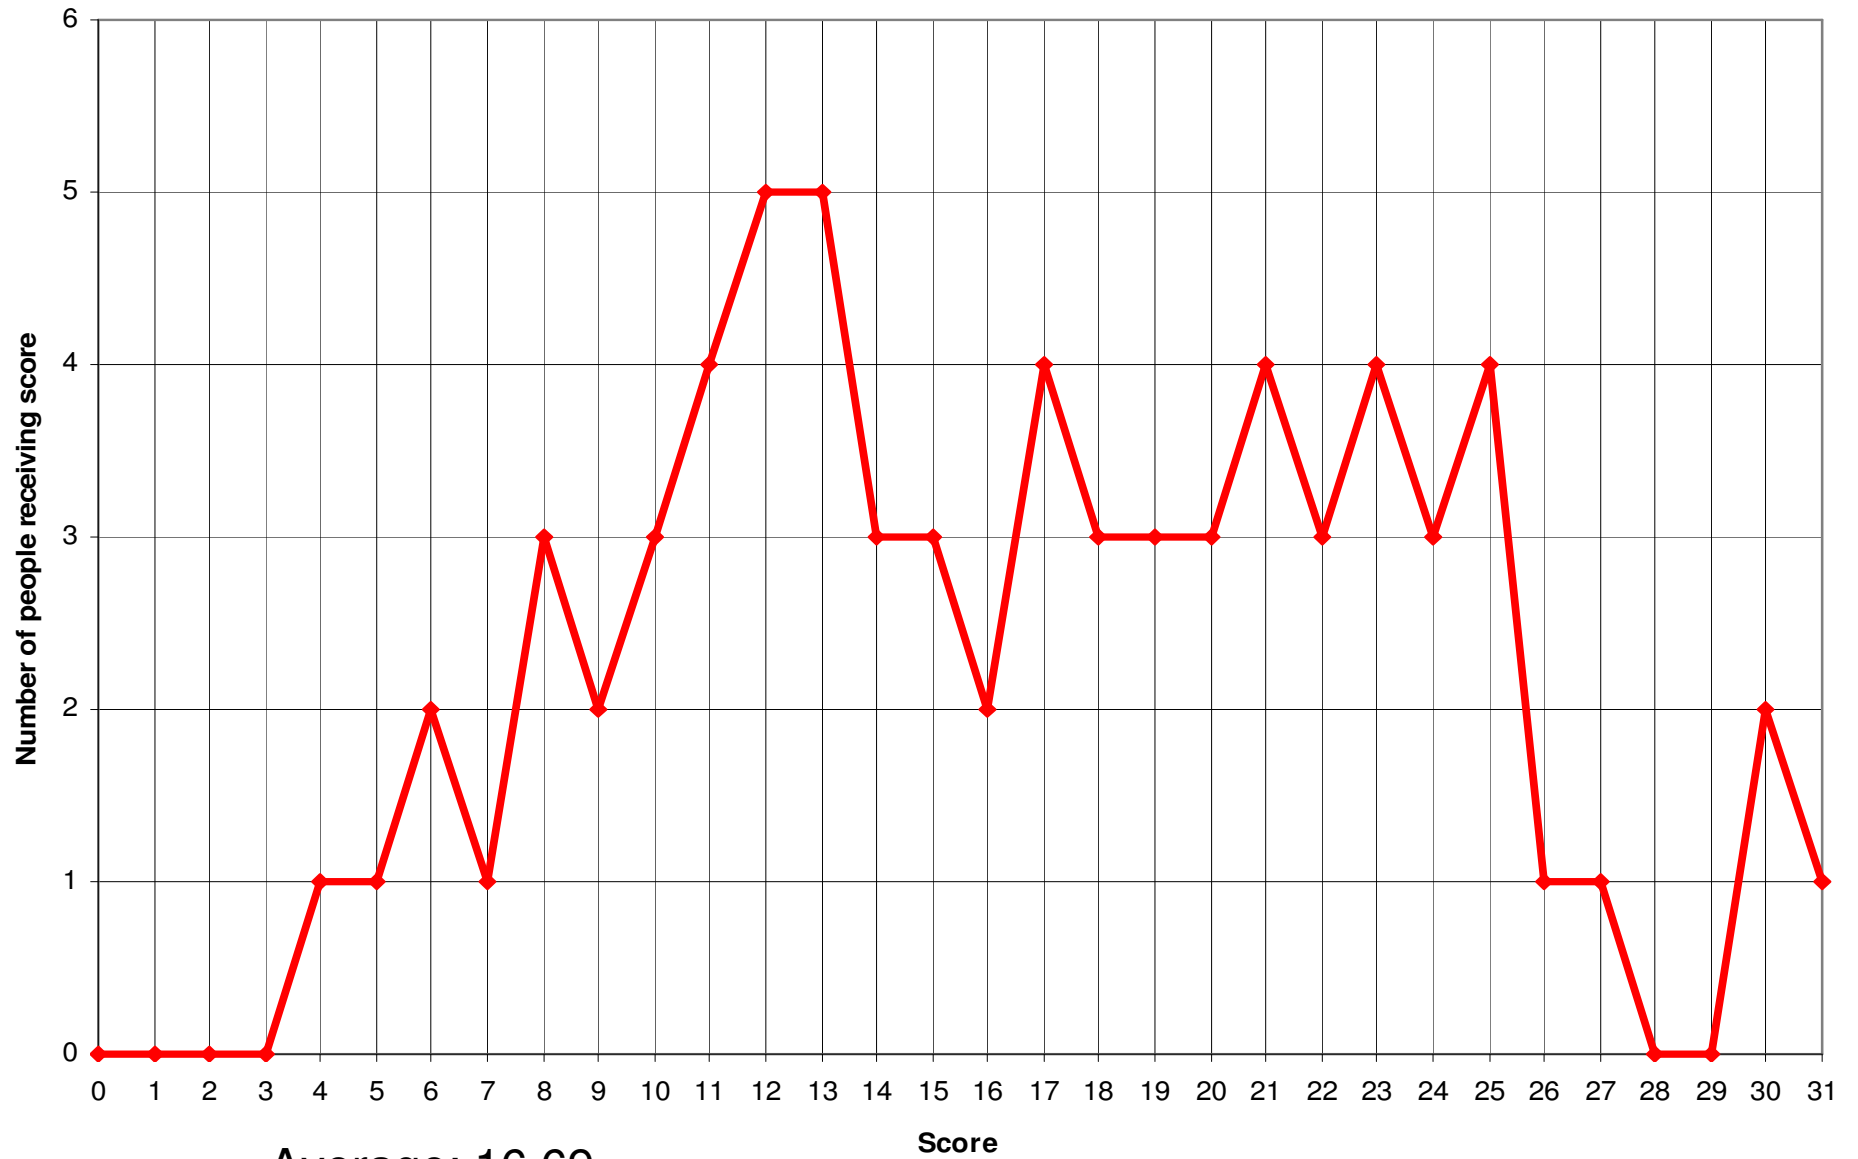

### Physics 2D Quiz 6 histogram

Average: 16.69

Standard Deviation: 6.55