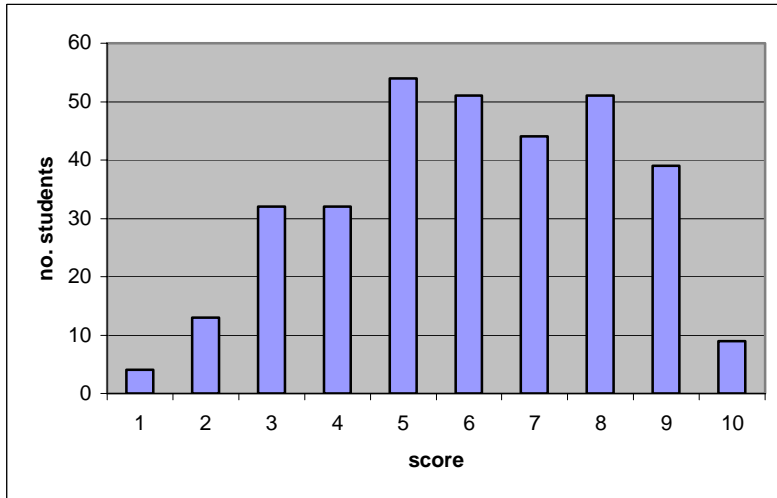

Physics 1Ca Spring 2010
Quiz 1 Scores

average = 60.2%

Maximum score = 10

Code No.	Score
#100	5
#102	9
#104	4
#106	4
#108	4
#110	9
#112	9
#114	7
#116	6
#118	9
#120	8
#122	8
#124	9
#126	5
#128	6
#130	6
#132	6
#134	2
#136	5
#138	6
#140	2
#142	3
#144	8
#146	8

#148	7
#150	3
#152	3
#154	6
#156	5
#158	4
#160	5
#162	4
#170	7
#176	5
#178	8
#180	5
#182	6
#184	5
#186	7
#188	8
#190	9
#192	9
#194	5
#196	5
#198	5
#200	6
#202	3
#204	3
#206	3
#208	6
#210	10
#212	9
#214	5
#218	8
#220	8
#222	8
#224	5
#226	7
#228	8
#230	4
#232	7
#234	7
#236	3
#238	5
#240	9
#242	9
#244	4
#246	9
#248	4
#250	9
#252	3
#254	3
#256	9
#258	8

#260	7
#262	5
#266	8
#268	6
#269	8
#270	5
#272	3
#274	6
#276	8
#278	7
#280	5
#282	6
#284	7
#286	7
#288	6
#290	6
#292	6
#294	7
#296	3
#298	3
#300	7
#302	6
#304	7
#306	6
#308	5
#310	10
#312	9
#314	5
#316	2
#318	9
#320	9
#322	9
#324	9
#326	10
#328	8
#330	9
#332	4
#334	5
#336	6
#338	9
#340	5
#342	8
#344	4
#346	5
#348	7
#350	4
#352	4
#354	9
#356	3
#358	5