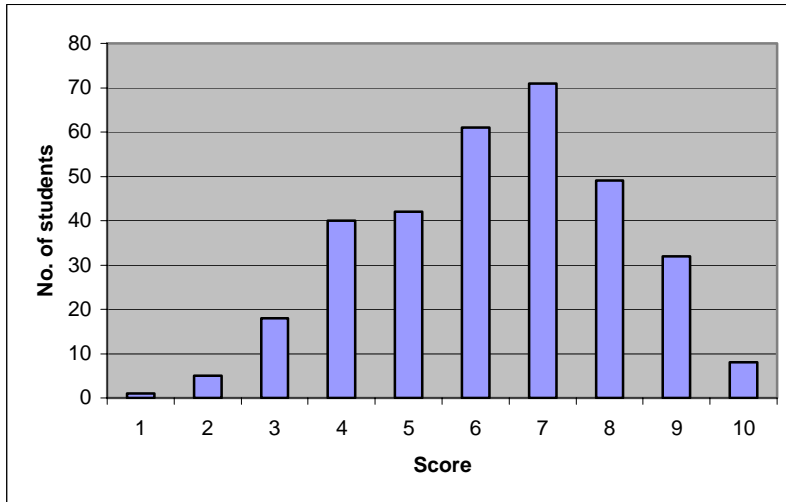

Physics 1C Spring 2010
Quiz 2 Scores

Average = 62.9 %

#100	5
#102	7
#104	5
#106	7
#108	9
#110	4
#112	9
#114	5
#116	4
#118	6
#120	7
#122	7
#124	0
#126	4
#128	7
#130	4
#132	6
#134	2
#136	4
#138	3
#140	5
#142	5
#144	9
#146	8
#148	5

#150	6
#152	4
#154	7
#158	6
#160	7
#162	7
#166	3
#168	6
#170	6
#174	4
#176	6
#176	7
#178	4
#180	6
#182	6
#184	7
#186	8
#188	9
#190	7
#192	8
#194	5
#196	6
#198	4
#200	3
#202	6
#204	2
#206	4
#208	4
#210	9
#212	10
#214	4
#218	8
#220	8
#224	6
#226	8
#228	7
#232	7
#234	4
#236	3
#238	6
#240	8
#242	8
#244	5
#246	10
#248	8
#250	7

#252	6
#254	6
#256	8
#258	9
#260	8
#262	5
#264	9
#266	4
#268	6
#270	3
#272	4
#274	7
#276	7
#278	7
#280	8
#282	6
#284	5
#286	6
#288	7
#290	9
#292	7
#294	7
#296	5
#298	8
#300	9
#302	7
#304	7
#306	6
#308	4
#310	9
#312	6
#314	6
#316	5
#318	9
#320	9
#322	9
#324	8
#326	9
#328	6
#330	7
#332	8
#334	6
#336	4
#338	10
#340	5
#342	8
#344	5
#346	7