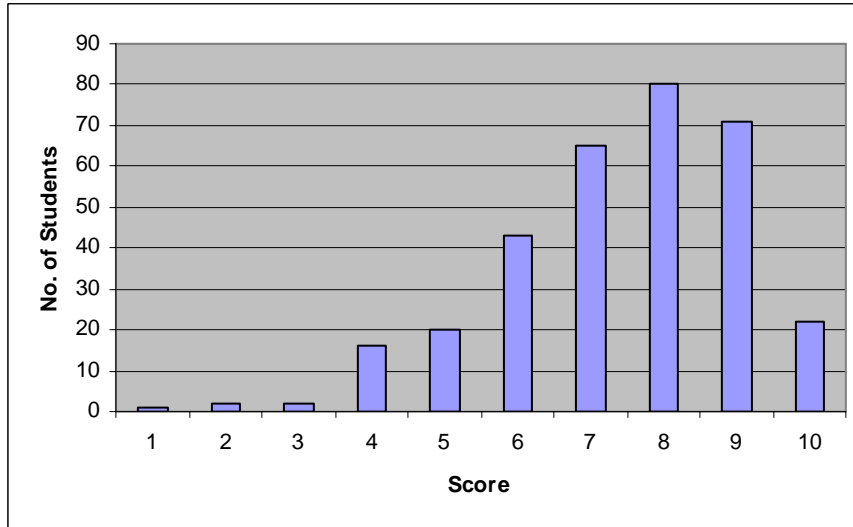

Physics 1C Spring 2010  
Quiz 3

Average = 73.9

Code No.	Score
#100	9
#102	10
#104	9
#106	10
#108	9
#110	10
#112	8
#114	8
#116	7
#118	5
#120	8
#122	8
#124	8
#126	4
#128	9
#130	6
#132	6
#134	6
#136	5
#138	7
#140	7
#142	7
#144	9
#146	9
#148	6
#150	8
#152	6

#154	7
#156	4
#158	9
#160	8
#162	9
#164	4
#166	5
#168	6
#170	7
#172	8
#174	5
#176	6
#178	7
#180	9
#182	8
#184	8
#186	6
#188	8
#190	7
#192	8
#194	7
#196	8
#198	6
#200	6
#202	8
#204	7
#206	4
#208	9
#210	9
#212	7
#214	7
#218	9
#220	7
#222	8
#224	4
#226	8
#228	8
#232	9
#234	7
#236	8
#238	6
#240	10
#242	8
#244	7
#246	0
#248	8
#250	8
#252	9
#254	7
#256	9

#258	9
#260	8
#262	9
#264	9
#266	7
#268	6
#270	9
#272	6
#274	8
#276	6
#278	8
#280	8
#282	5
#284	4
#286	5
#288	9
#290	6
#292	6
#294	5
#296	8
#298	9
#300	5
#302	8
#304	5
#306	10
#308	4
#310	8
#312	10
#314	9
#316	8
#320	9
#322	7
#326	8
#328	10
#330	9
#332	8
#334	6
#336	7
#340	7
#342	7
#344	9
#346	9
#348	8
#350	4
#352	6
#354	9
#356	7
#358	9
#360	9
#362	10