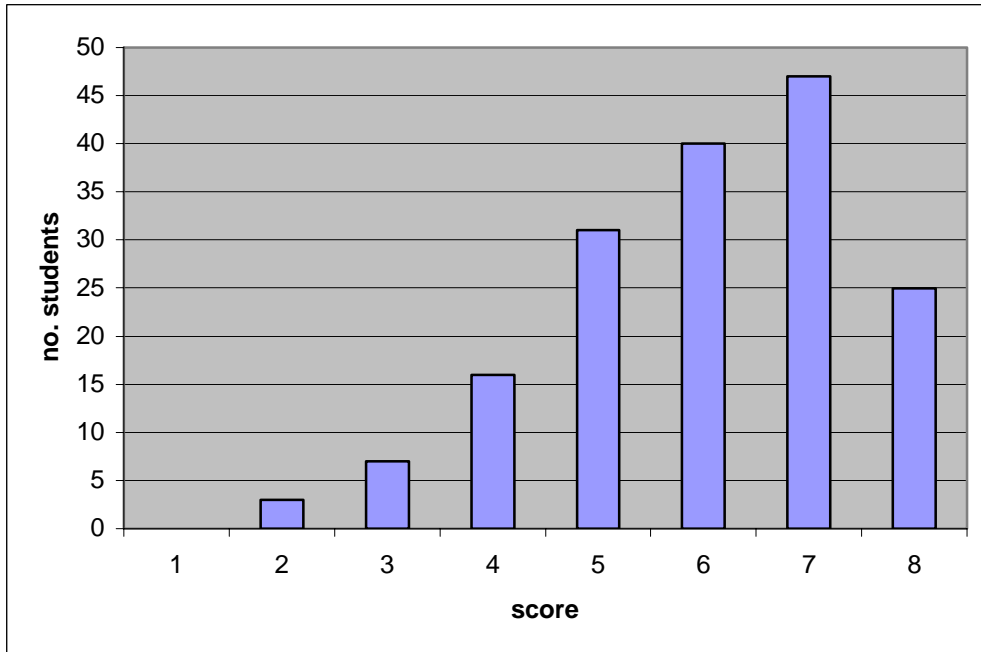

Physics 1C Winter 2010
Quiz 2

Average = 75.2

St. dev. = 19

Code #	Quiz 1	Quiz 2
#100	50	100
#101	37.5	100
#102	62.5	75
#103	62.5	87.5
#104	87.5	75
#105	75	100
#106	87.5	87.5
#107	37.5	62.5
#108		0
#109		25
#110		87.5
#111		87.5

#112		75
#113		75
#114	50	87.5
#116	62.5	100
#117	12.5	50
#118	75	87.5
#119	25	62.5
#120	25	50
#121	62.5	87.5
#122	75	62.5
#123	37.5	75
#124	25	50
#125	12.5	100
#126	62.5	62.5
#127	50	50
#129	37.5	
#130	62.5	87.5
#131	62.5	75
#132	50	75
#133	87.5	75
#134	62.5	75
#135	87.5	50
#136	75	87.5
#137	75	75
#140	75	75
#141	50	62.5
#142	75	62.5
#143	50	87.5
#144	25	75
#145	37.5	62.5
#146	75	87.5
#147	25	

#148	50	50
#149	62.5	87.5
#150	87.5	87.5
#153	37.5	87.5
#158	37.5	50
#159	100	100
#162	37.5	75
#163	37.5	87.5
#164	62.5	87.5
#165	87.5	100
#166	37.5	75
#170	62.5	100
#171	87.5	62.5
#172	37.5	87.5
#173	75	75
#174	62.5	100
#175	75	87.5
#177	75	75
#178	87.5	75
#179	50	100
#180	75	100
#181	50	37.5
#182	25	75
#183	100	75
#184	75	37.5
#185	87.5	75
#186	12.5	62.5
#187	37.5	87.5
#188	62.5	75
#189	37.5	62.5
#190	50	87.5
#191	87.5	50